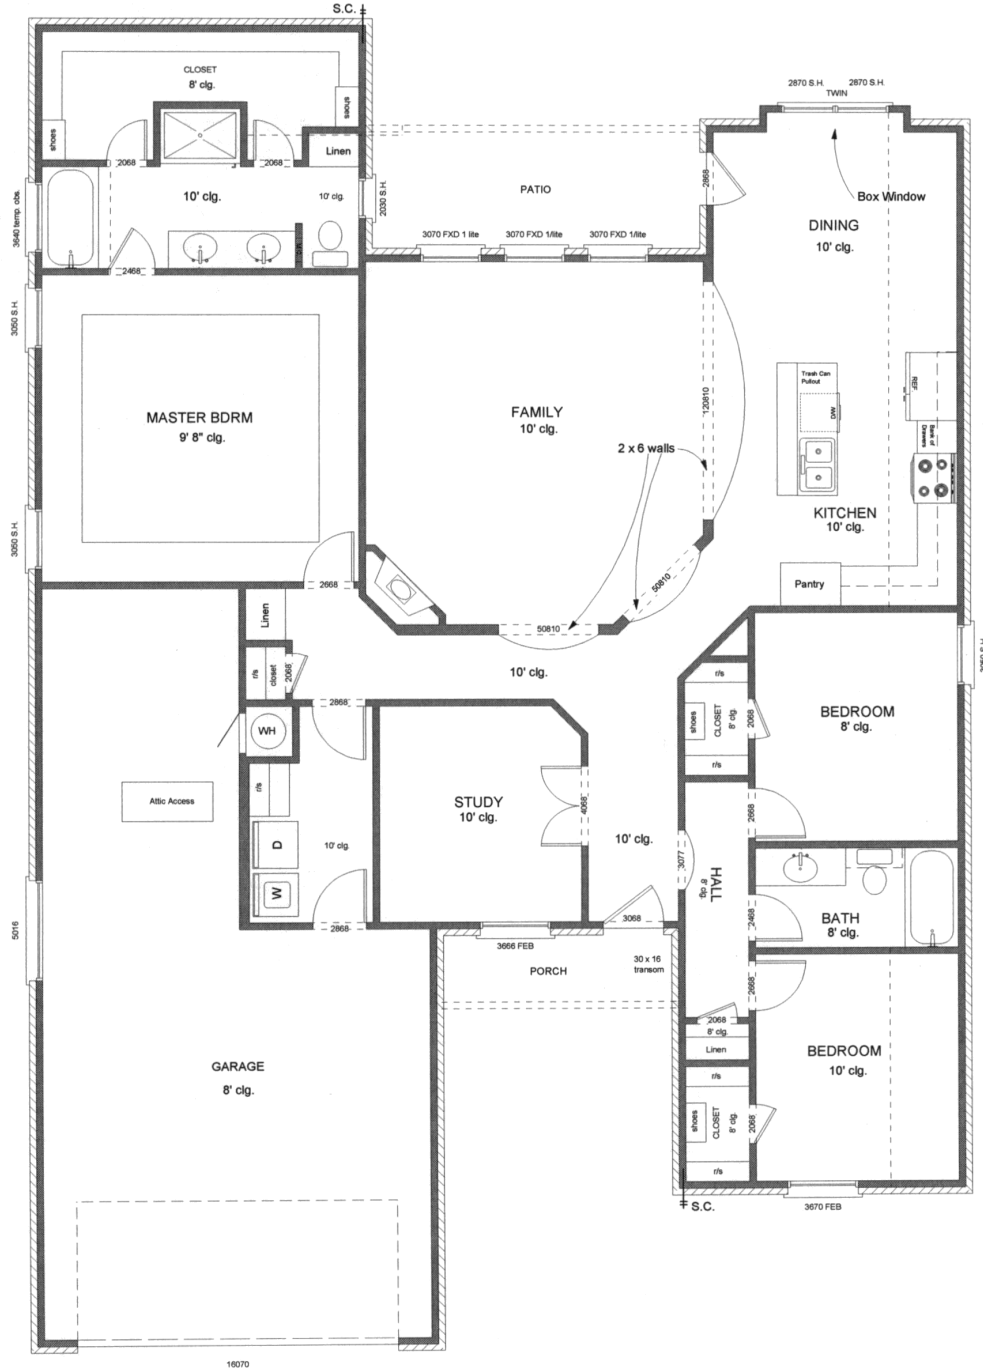

"The Belmont"

1911 Sq.Ft. ~ 3 Bed, Study, 1 Living, 1 Dining, 2 Bath, 3 Car Tandem Garage

RLA Custom Homes

7408 NW 84th • Oklahoma City, OK 73132 • 405.720.7076

Fax: 405.720.7099 • rlacustomhomes.com